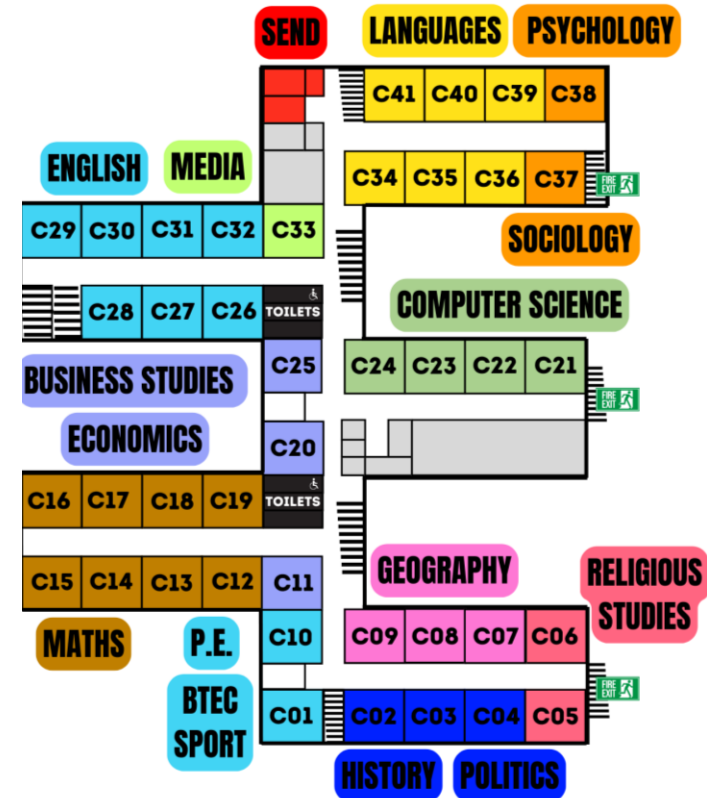

The Bishop's Stortford High School SIXTH FORM INDUCTION 2026

FLOOR A

FLOOR B

FLOOR C

← Join our Wi-Fi network

← Induction website 2026